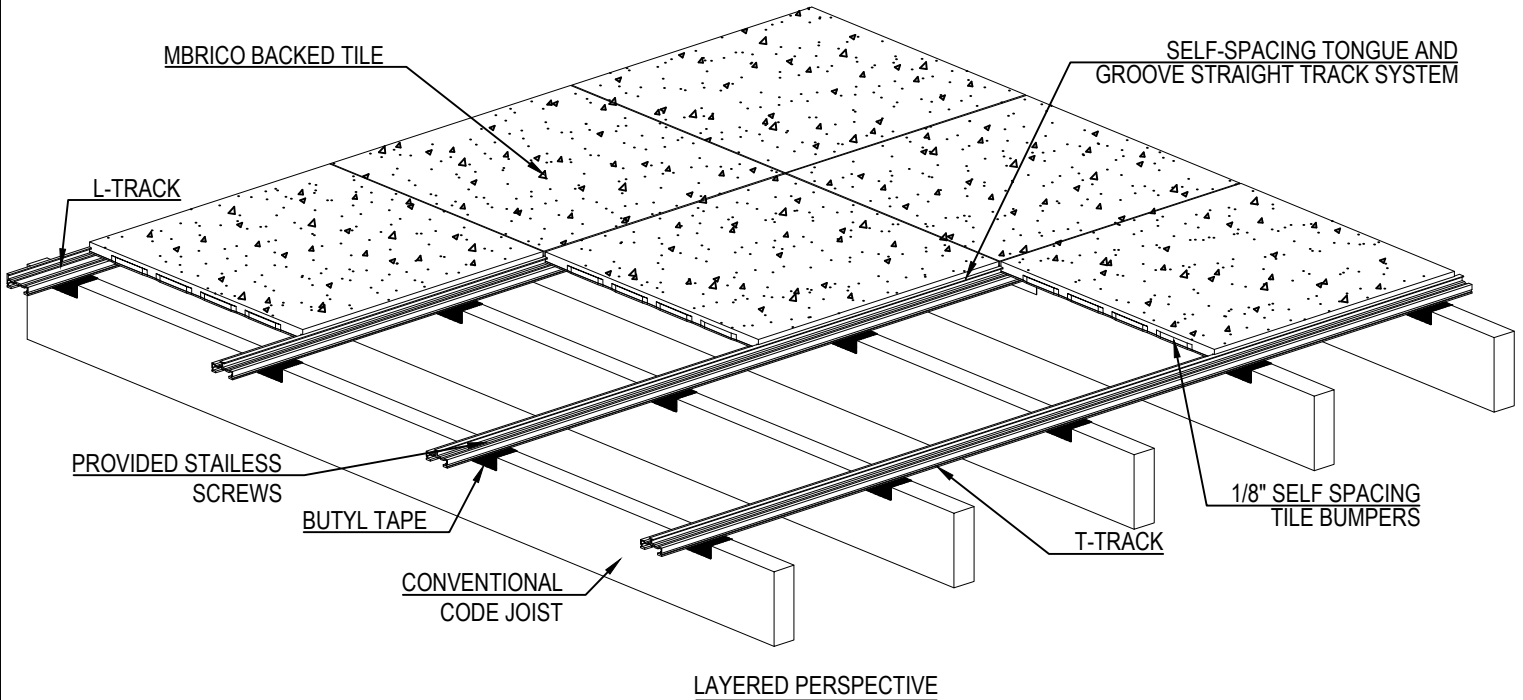

MBRICO

MBRICO TILE DECKS

P.O. BOX 1108
BETTENDORF, IA 52722
TOLL FREE: 1-844-449-9214
WWW.MBRICOTILEDECKS.COM

NOTES:

1. INSTALLATION TO BE COMPLETED IN ACCORDANCE WITH MANUFACTURER'S SPECIFICATIONS.
2. DO NOT SCALE DRAWING.
3. THIS DRAWING IS INTENDED FOR USE BY ARCHITECTS, ENGINEERS, CONTRACTORS, CONSULTANTS AND DESIGN PROFESSIONALS FOR PLANNING PURPOSES ONLY. THIS DRAWING MAY NOT BE USED FOR CONSTRUCTION.
4. ALL INFORMATION CONTAINED HEREIN WAS CURRENT AT THE TIME OF DEVELOPMENT BUT MUST BE REVIEWED AND APPROVED BY THE PRODUCT MANUFACTURER TO BE CONSIDERED ACCURATE.

MBRICO DETAIL

DECK SYSTEM APPLICATION: LAYERED PERSPECTIVE VIEW