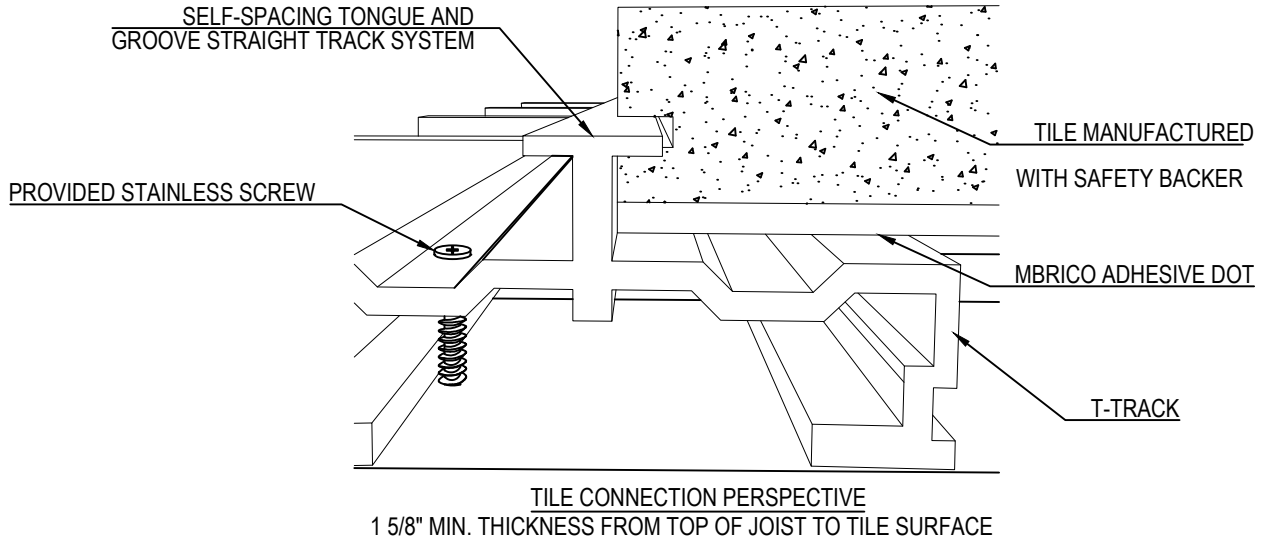

MBRICO

MBRICO TILE DECKS

P.O. BOX 1108
BETTENDORF, IA 52722
TOLL FREE: 1-844-449-9214
WWW.MBRICOTILEDECKS.COM

NOTES:

1. INSTALLATION TO BE COMPLETED IN ACCORDANCE WITH MANUFACTURER'S SPECIFICATIONS.
2. DO NOT SCALE DRAWING.
3. THIS DRAWING IS INTENDED FOR USE BY ARCHITECTS, ENGINEERS, CONTRACTORS, CONSULTANTS AND DESIGN PROFESSIONALS FOR PLANNING PURPOSES ONLY. THIS DRAWING MAY NOT BE USED FOR CONSTRUCTION.
4. ALL INFORMATION CONTAINED HEREIN WAS CURRENT AT THE TIME OF DEVELOPMENT BUT MUST BE REVIEWED AND APPROVED BY THE PRODUCT MANUFACTURER TO BE CONSIDERED ACCURATE.

MBRICO DETAIL

DECK SYSTEM APPLICATION: LAYERED PERSPECTIVE VIEW