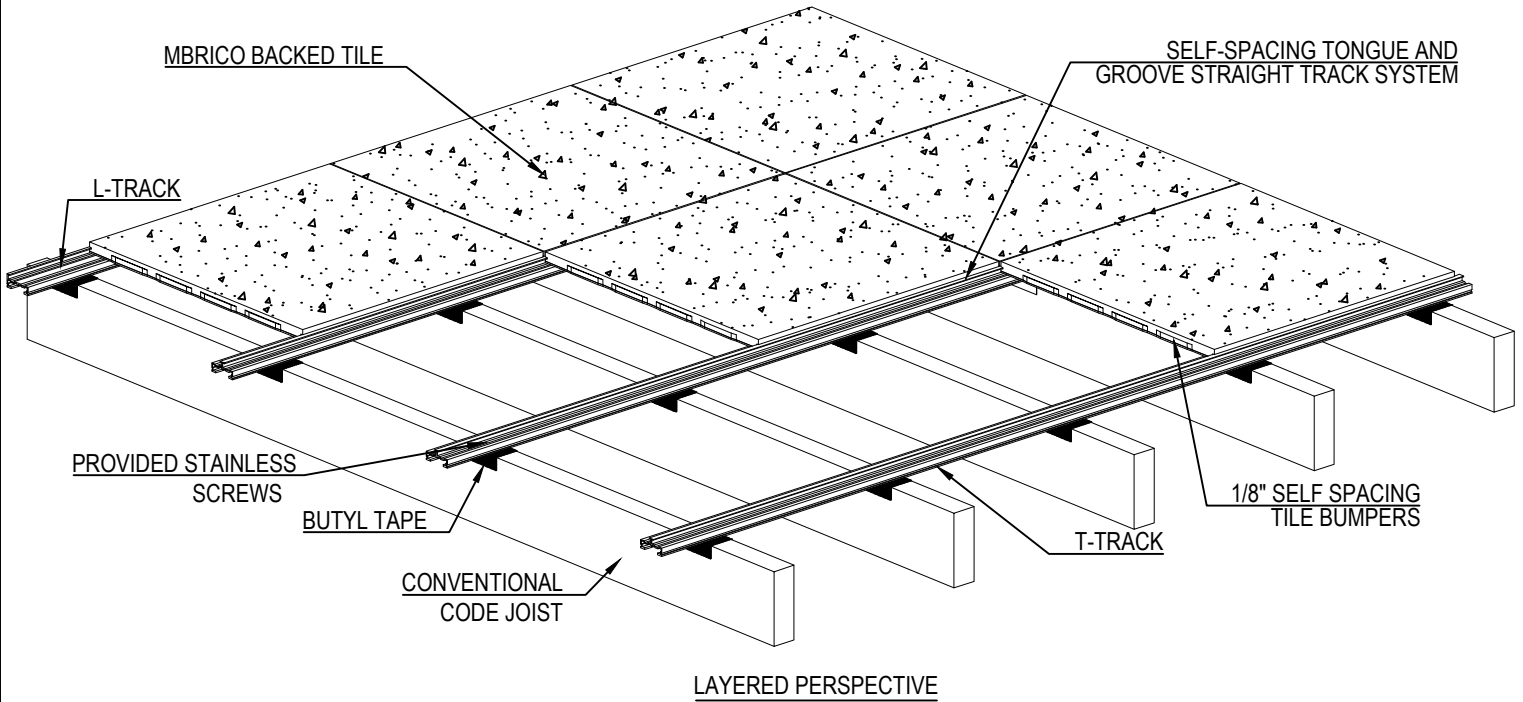

MBRICO

MBRICO TILE DECKS

P.O. BOX 1108
BETTENDORF, IA 52722
TOLL FREE: 1-844-449-9214
WWW.MBRICOTILEDECKS.COM

NOTES:

1. INSTALLATION TO BE COMPLETED IN ACCORDANCE WITH MANUFACTURER'S SPECIFICATIONS.
2. DO NOT SCALE DRAWING.
3. THIS DRAWING IS INTENDED FOR USE BY ARCHITECTS, ENGINEERS, CONTRACTORS, CONSULTANTS AND DESIGN PROFESSIONALS FOR PLANNING PURPOSES ONLY. THIS DRAWING MAY NOT BE USED FOR CONSTRUCTION.
4. ALL INFORMATION CONTAINED HEREIN WAS CURRENT AT THE TIME OF DEVELOPMENT BUT MUST BE REVIEWED AND APPROVED BY THE PRODUCT MANUFACTURER TO BE CONSIDERED ACCURATE.

MBRICO DETAIL

DECK SYSTEM APPLICATION: LAYERED PERSPECTIVE VIEW