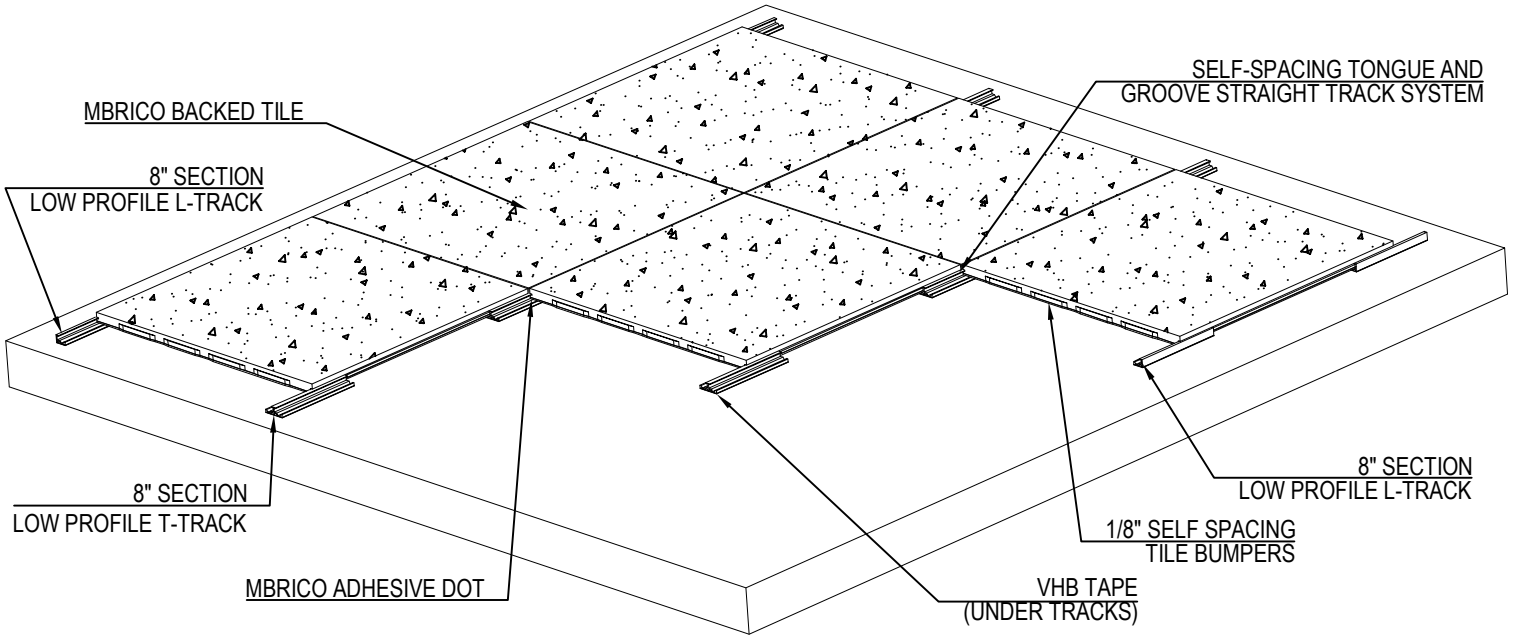

## MBRICO TILE DECKS

P.O. BOX 1108  
BETTENDORF, IA 52722  
TOLL FREE: 1-844-449-9214  
WWW.MBRICOTILEDECKS.COM

**NOTES:**

1. INSTALLATION TO BE COMPLETED IN ACCORDANCE WITH MANUFACTURER'S SPECIFICATIONS.
2. DO NOT SCALE DRAWING.
3. THIS DRAWING IS INTENDED FOR USE BY ARCHITECTS, ENGINEERS, CONTRACTORS, CONSULTANTS AND DESIGN PROFESSIONALS FOR PLANNING PURPOSES ONLY. THIS DRAWING MAY NOT BE USED FOR CONSTRUCTION.
4. ALL INFORMATION CONTAINED HEREIN WAS CURRENT AT THE TIME OF DEVELOPMENT BUT MUST BE REVIEWED AND APPROVED BY THE PRODUCT MANUFACTURER TO BE CONSIDERED ACCURATE.

### MBRICO DETAIL

LOW PROFILE SYSTEM APPLICATION: LAYERED PERSPECTIVE VIEW