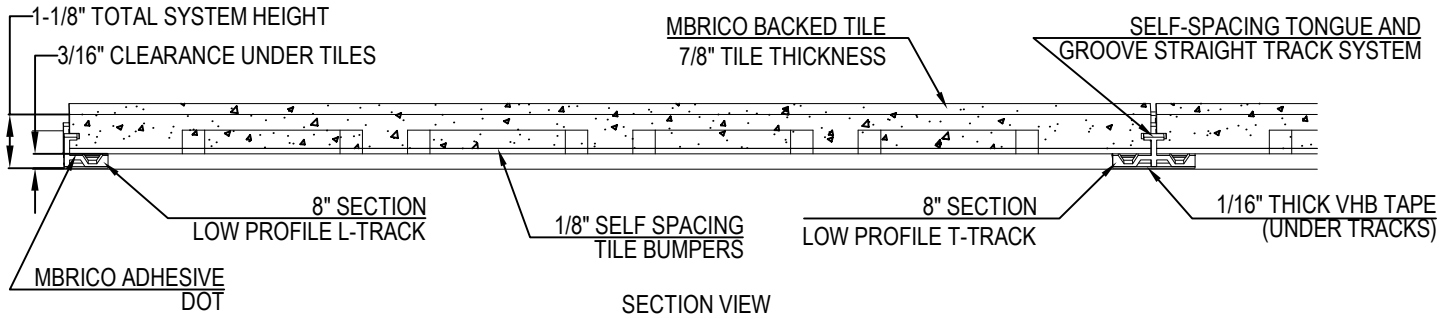

MBRICO

MBRICO TILE DECKS

P.O. BOX 1108
BETTENDORF, IA 52722
TOLL FREE: 1-844-449-9214
WWW.MBRICOTILEDECKS.COM

NOTES:

1. INSTALLATION TO BE COMPLETED IN ACCORDANCE WITH MANUFACTURER'S SPECIFICATIONS.
2. DO NOT SCALE DRAWING.
3. THIS DRAWING IS INTENDED FOR USE BY ARCHITECTS, ENGINEERS, CONTRACTORS, CONSULTANTS AND DESIGN PROFESSIONALS FOR PLANNING PURPOSES ONLY. THIS DRAWING MAY NOT BE USED FOR CONSTRUCTION.
4. ALL INFORMATION CONTAINED HEREIN WAS CURRENT AT THE TIME OF DEVELOPMENT BUT MUST BE REVIEWED AND APPROVED BY THE PRODUCT MANUFACTURER TO BE CONSIDERED ACCURATE.

MBRICO DETAIL

LOW PROFILE SYSTEM APPLICATION: LAYERED PERSPECTIVE VIEW