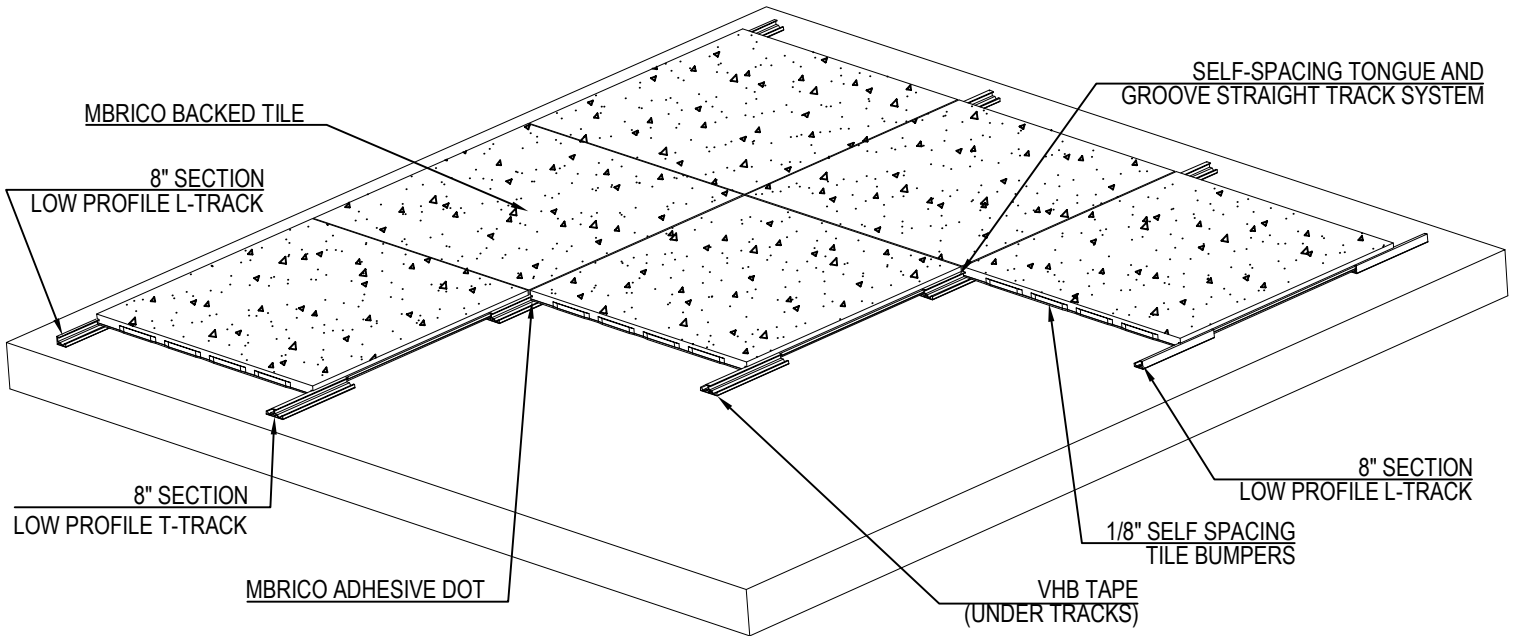

MBRICO

MBRICO TILE DECKS

P.O. BOX 1108
BETTENDORF, IA 52722
TOLL FREE: 1-844-449-9214
WWW.MBRICOTILEDECKS.COM

NOTES:

1. INSTALLATION TO BE COMPLETED IN ACCORDANCE WITH MANUFACTURER'S SPECIFICATIONS.
2. DO NOT SCALE DRAWING.
3. THIS DRAWING IS INTENDED FOR USE BY ARCHITECTS, ENGINEERS, CONTRACTORS, CONSULTANTS AND DESIGN PROFESSIONALS FOR PLANNING PURPOSES ONLY. THIS DRAWING MAY NOT BE USED FOR CONSTRUCTION.
4. ALL INFORMATION CONTAINED HEREIN WAS CURRENT AT THE TIME OF DEVELOPMENT BUT MUST BE REVIEWED AND APPROVED BY THE PRODUCT MANUFACTURER TO BE CONSIDERED ACCURATE.

MBRICO DETAIL

LOW PROFILE SYSTEM APPLICATION: LAYERED PERSPECTIVE VIEW