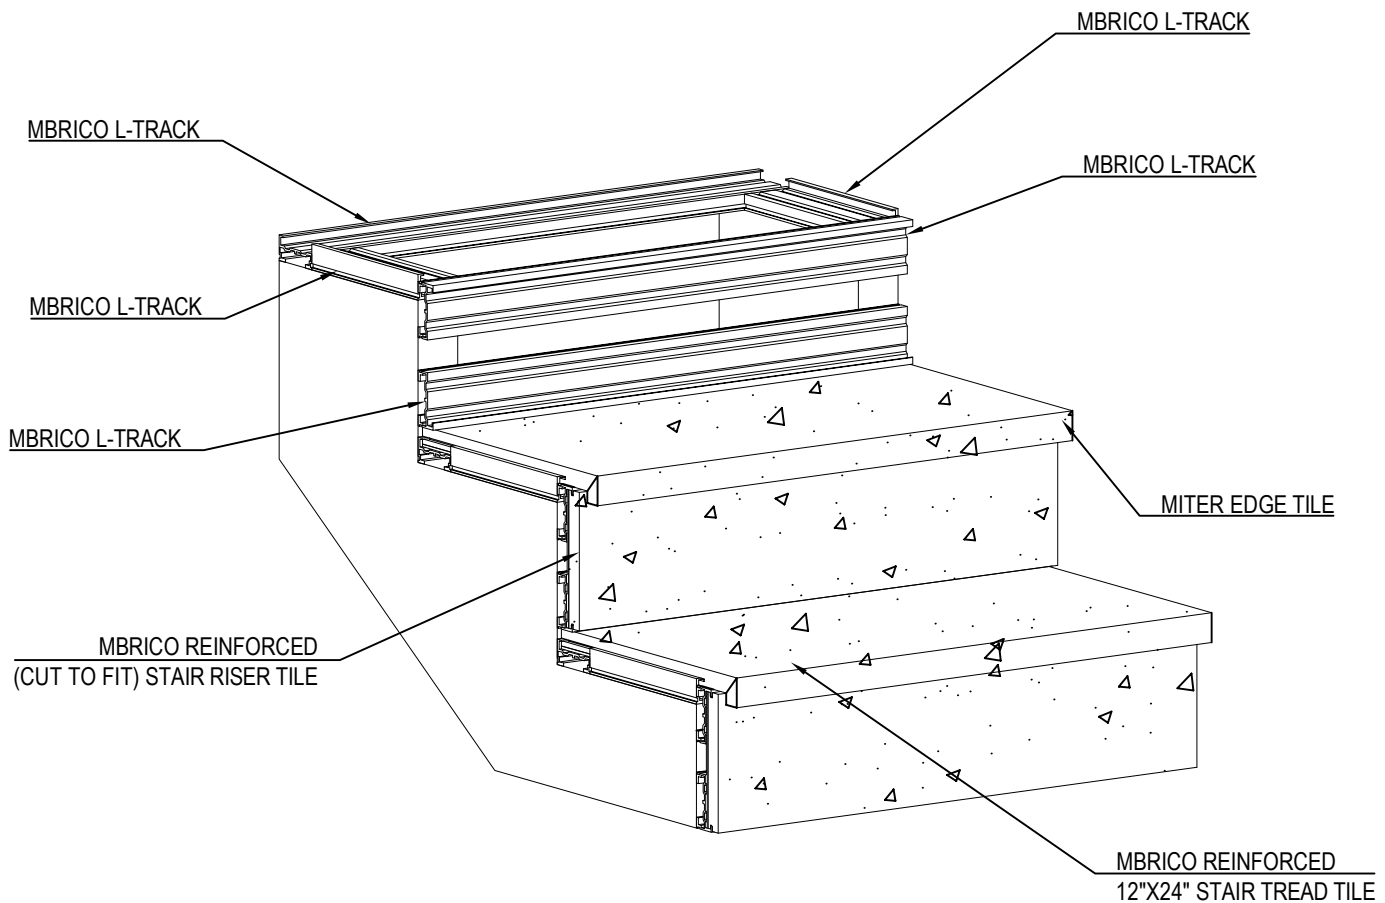

MBRICO

MBRICO TILE DECKS

P.O. BOX 1108
BETTENDORF, IA 52722
TOLL FREE: 1-844-449-9214
WWW.MBRICOTILEDECKS.COM

NOTES:

1. INSTALLATION TO BE COMPLETED IN ACCORDANCE WITH MANUFACTURER'S SPECIFICATIONS.
2. DO NOT SCALE DRAWING.
3. THIS DRAWING IS INTENDED FOR USE BY ARCHITECTS, ENGINEERS, CONTRACTORS, CONSULTANTS AND DESIGN PROFESSIONALS FOR PLANNING PURPOSES ONLY. THIS DRAWING MAY NOT BE USED FOR CONSTRUCTION.
4. ALL INFORMATION CONTAINED HEREIN WAS CURRENT AT THE TIME OF DEVELOPMENT BUT MUST BE REVIEWED AND APPROVED BY THE PRODUCT MANUFACTURER TO BE CONSIDERED ACCURATE.

MBRICO DETAIL

DECK SYSTEM APPLICATION: STAIRS (MITER EDGE) - PERSPECTIVE DETAIL