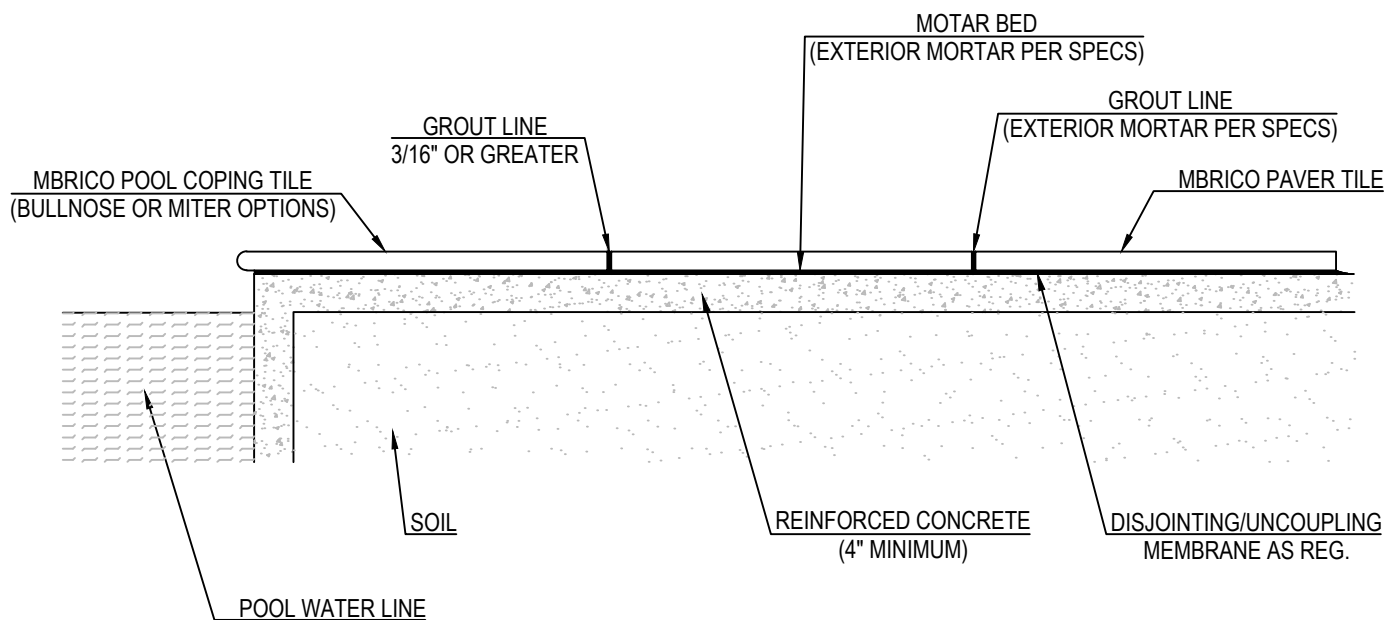

MBRICO

MBRICO TILE DECKS

P.O. BOX 1108
BETTENDORF, IA 52722
TOLL FREE: 1-844-449-9214
WWW.MBRICOTILEDECKS.COM

NOTES:

1. INSTALLATION TO BE COMPLETED IN ACCORDANCE WITH MANUFACTURER'S SPECIFICATIONS.
2. DO NOT SCALE DRAWING.
3. THIS DRAWING IS INTENDED FOR USE BY ARCHITECTS, ENGINEERS, CONTRACTORS, CONSULTANTS AND DESIGN PROFESSIONALS FOR PLANNING PURPOSES ONLY. THIS DRAWING MAY NOT BE USED FOR CONSTRUCTION.
4. ALL INFORMATION CONTAINED HEREIN WAS CURRENT AT THE TIME OF DEVELOPMENT BUT MUST BE REVIEWED AND APPROVED BY THE PRODUCT MANUFACTURER TO BE CONSIDERED ACCURATE.

MBRICO DETAIL
POOL COPING PAVERS DETAILS